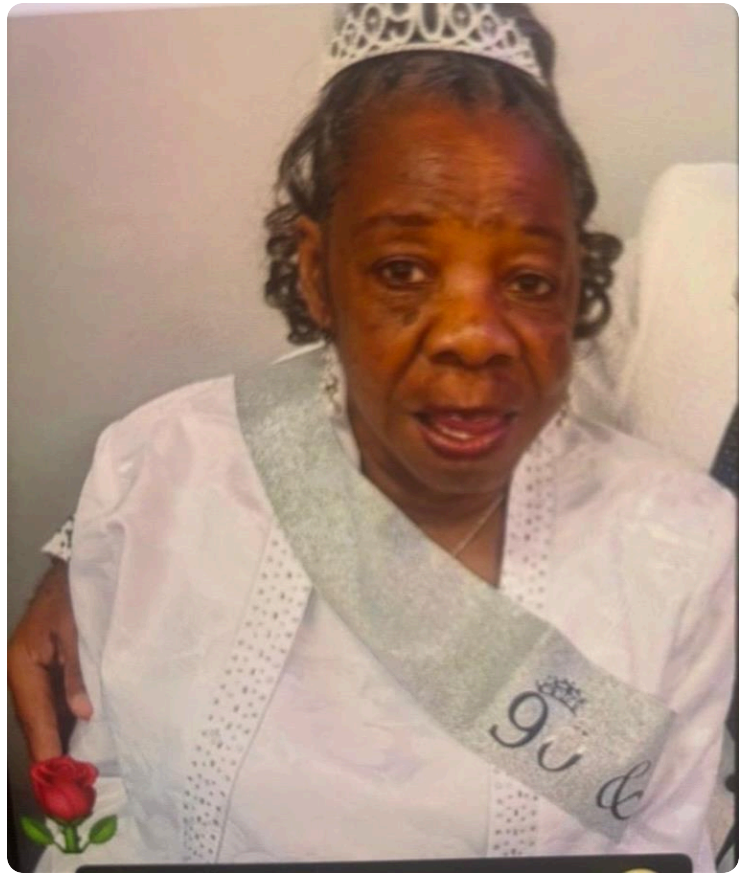

MRS. FLORENCE ANN WILSON-HAWKINS

AUG 24, 1934 - DEC 31, 2025

Clora Funeral Home shared 10 photos to the **Memories Album** album. January 15 at 3:32 PM

Media

MRS. FLORENCE ANN WILSON-HAWKINS

AUG 24, 1934 - DEC 31, 2025